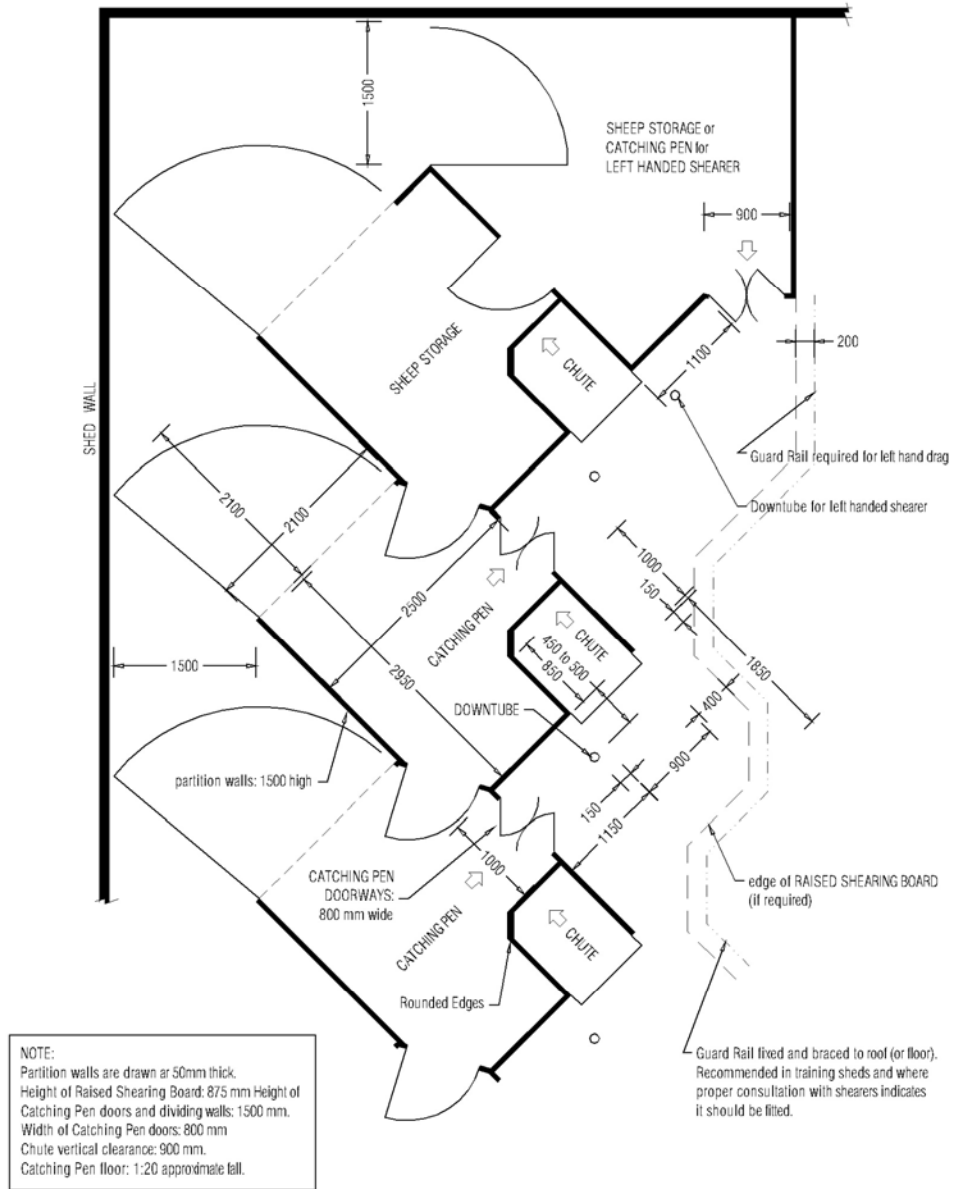

Sawtooth Board

Sawtooth boards are a relatively new approach in shearing sheds.
Michael Lawrence and Associates Design and dimensions:

Michael Lawrence & Associates P.L. <i>Occupational Therapist - Ergonomist</i> P.O.Box 1678, Ballarat MC 3354 Phone: (03) 5333 2400 Fax: (03) 5333 4100 Mobile: 0417 562 881	SHEARING BOARD	Plan
	Same Level, Saw Tooth Board	Diagram 5.1
	<small>Drawn: Bob Ebdon RBP DP-AD 1744 7 December 2005</small>	<small>SCALE: 1:50</small>